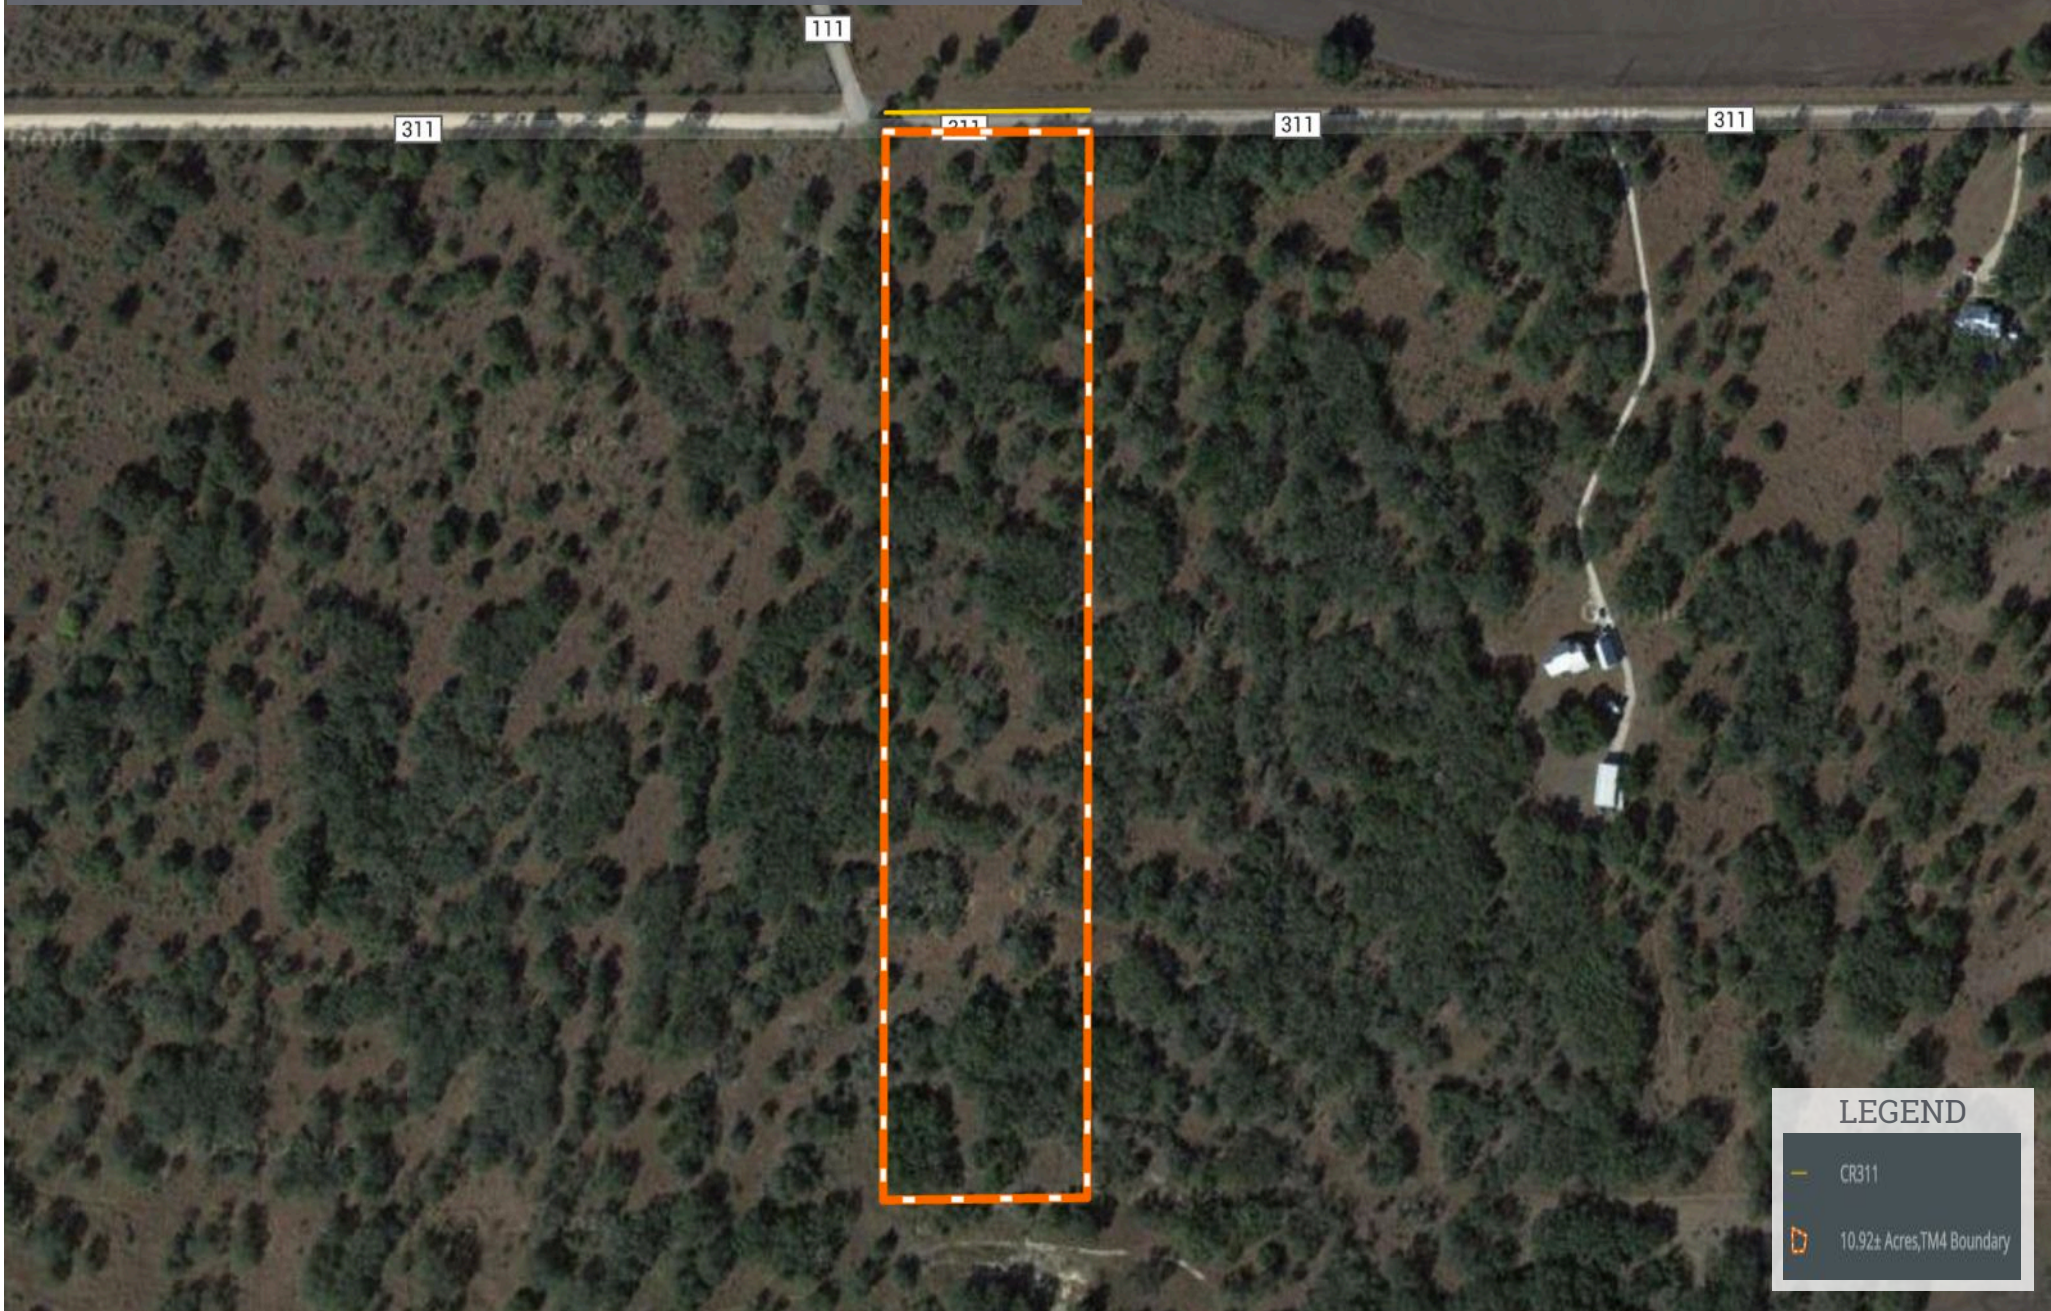

10.92± ACRES
UTOPIA, TEXAS • MEDINA COUNTY

LEGEND

- CR311
- ▭ 10.92± Acres, TM4 Boundary

Lines and Acreage on aerial are approximate and may not represent exact boundary lines. Property is subject to survey.