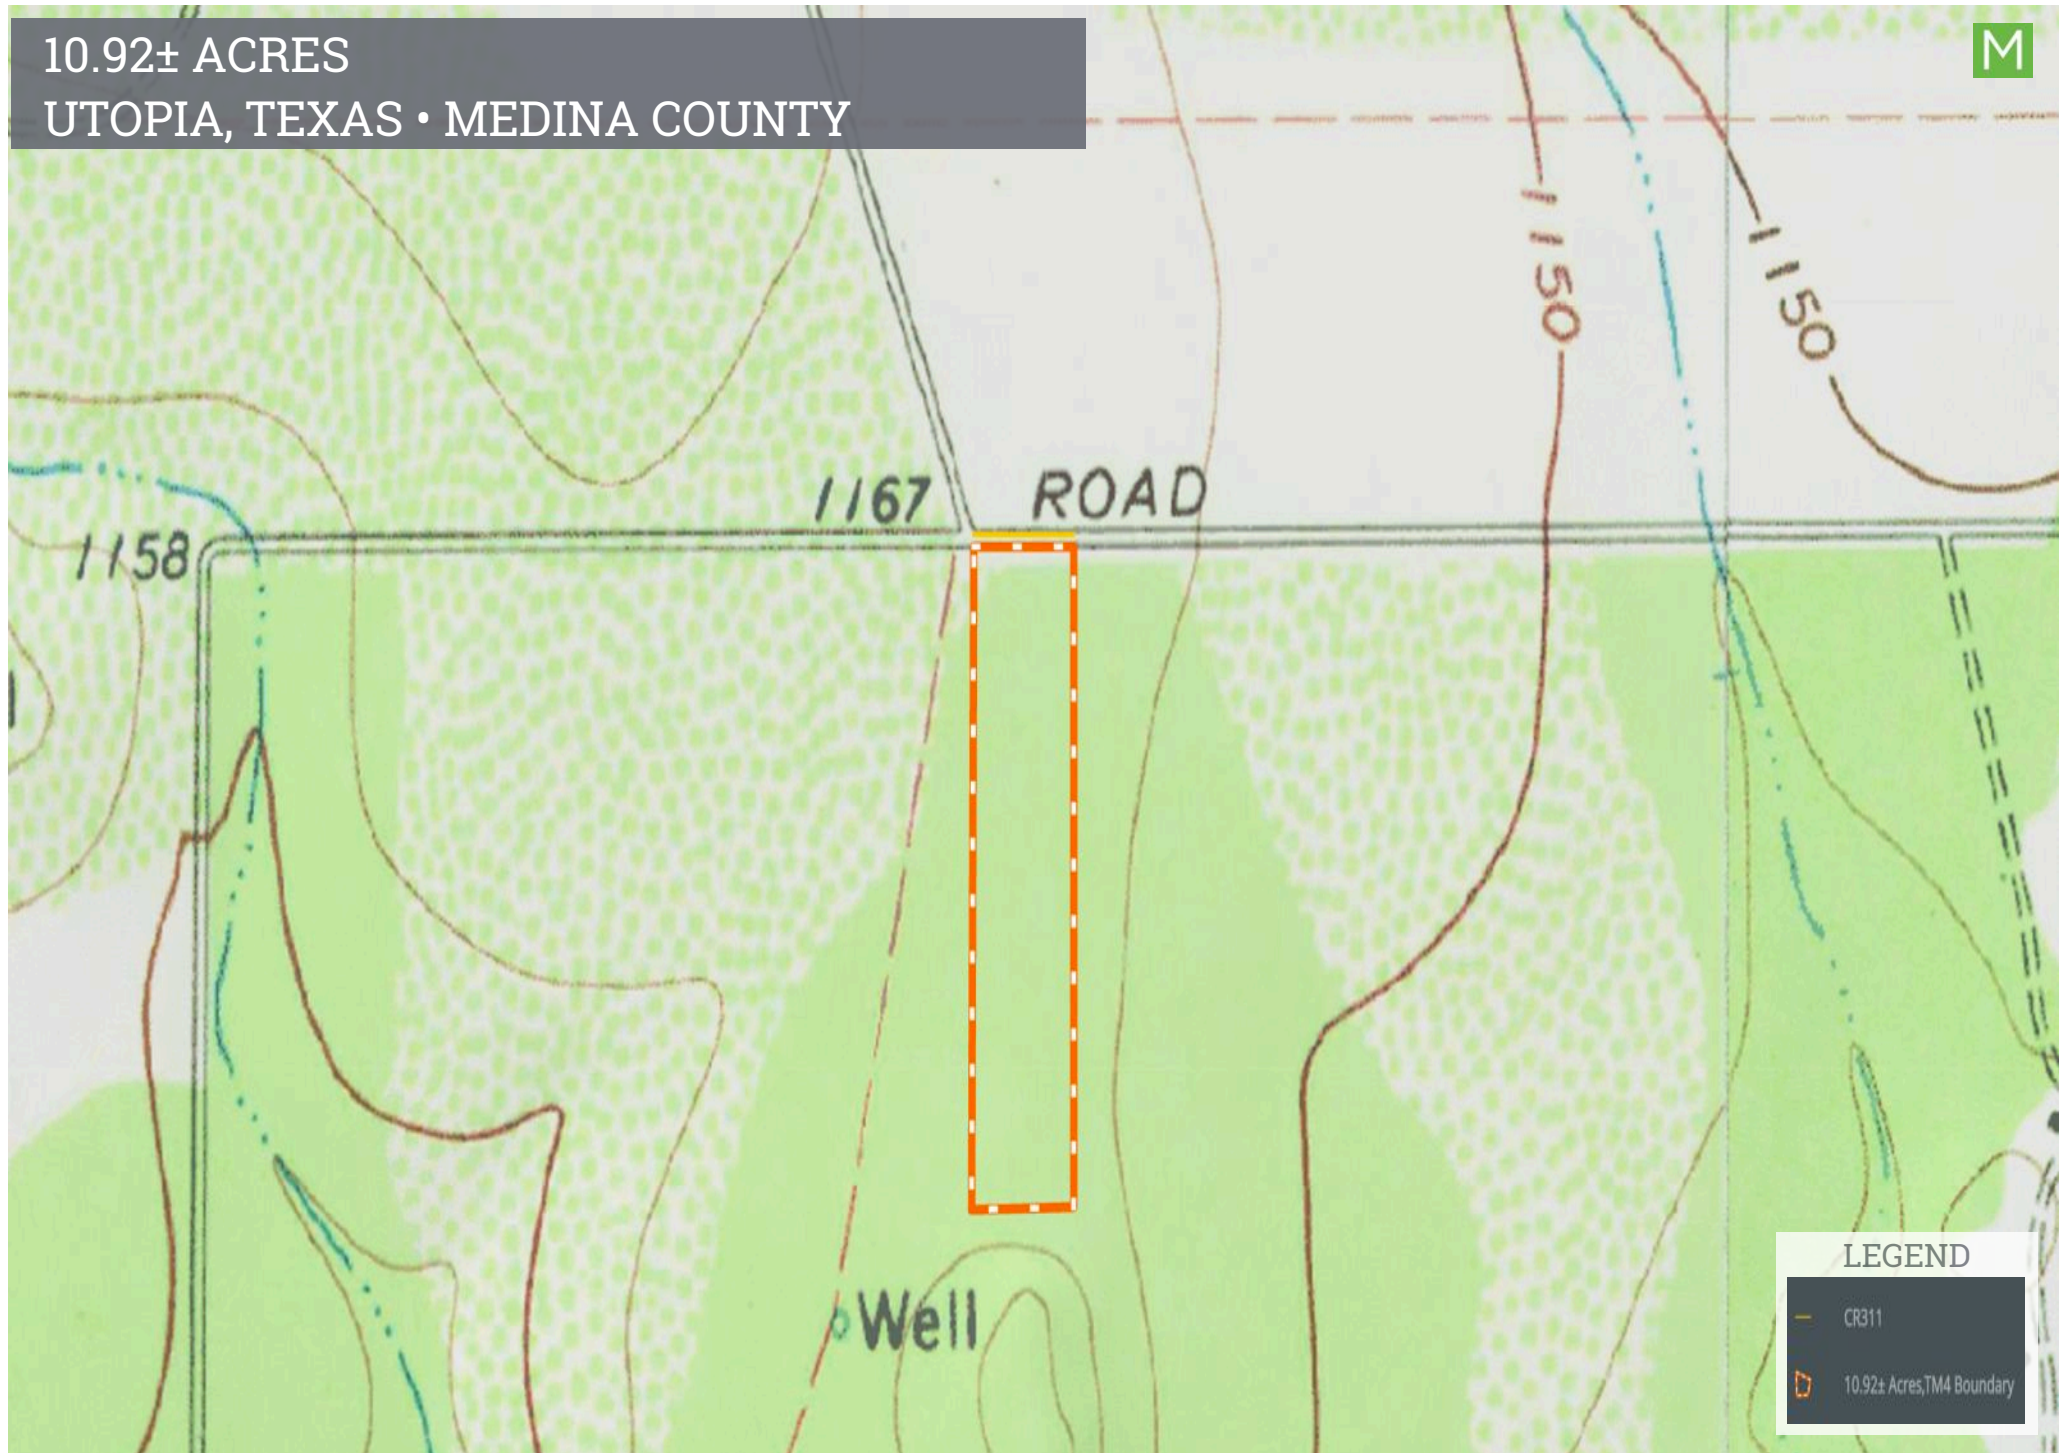

10.92± ACRES
UTOPIA, TEXAS • MEDINA COUNTY

M

LEGEND

- CR311
- ▭ 10.92± Acres, TM4 Boundary

Lines and Acreage on aerial are approximate and may not represent exact boundary lines. Property is subject to survey.