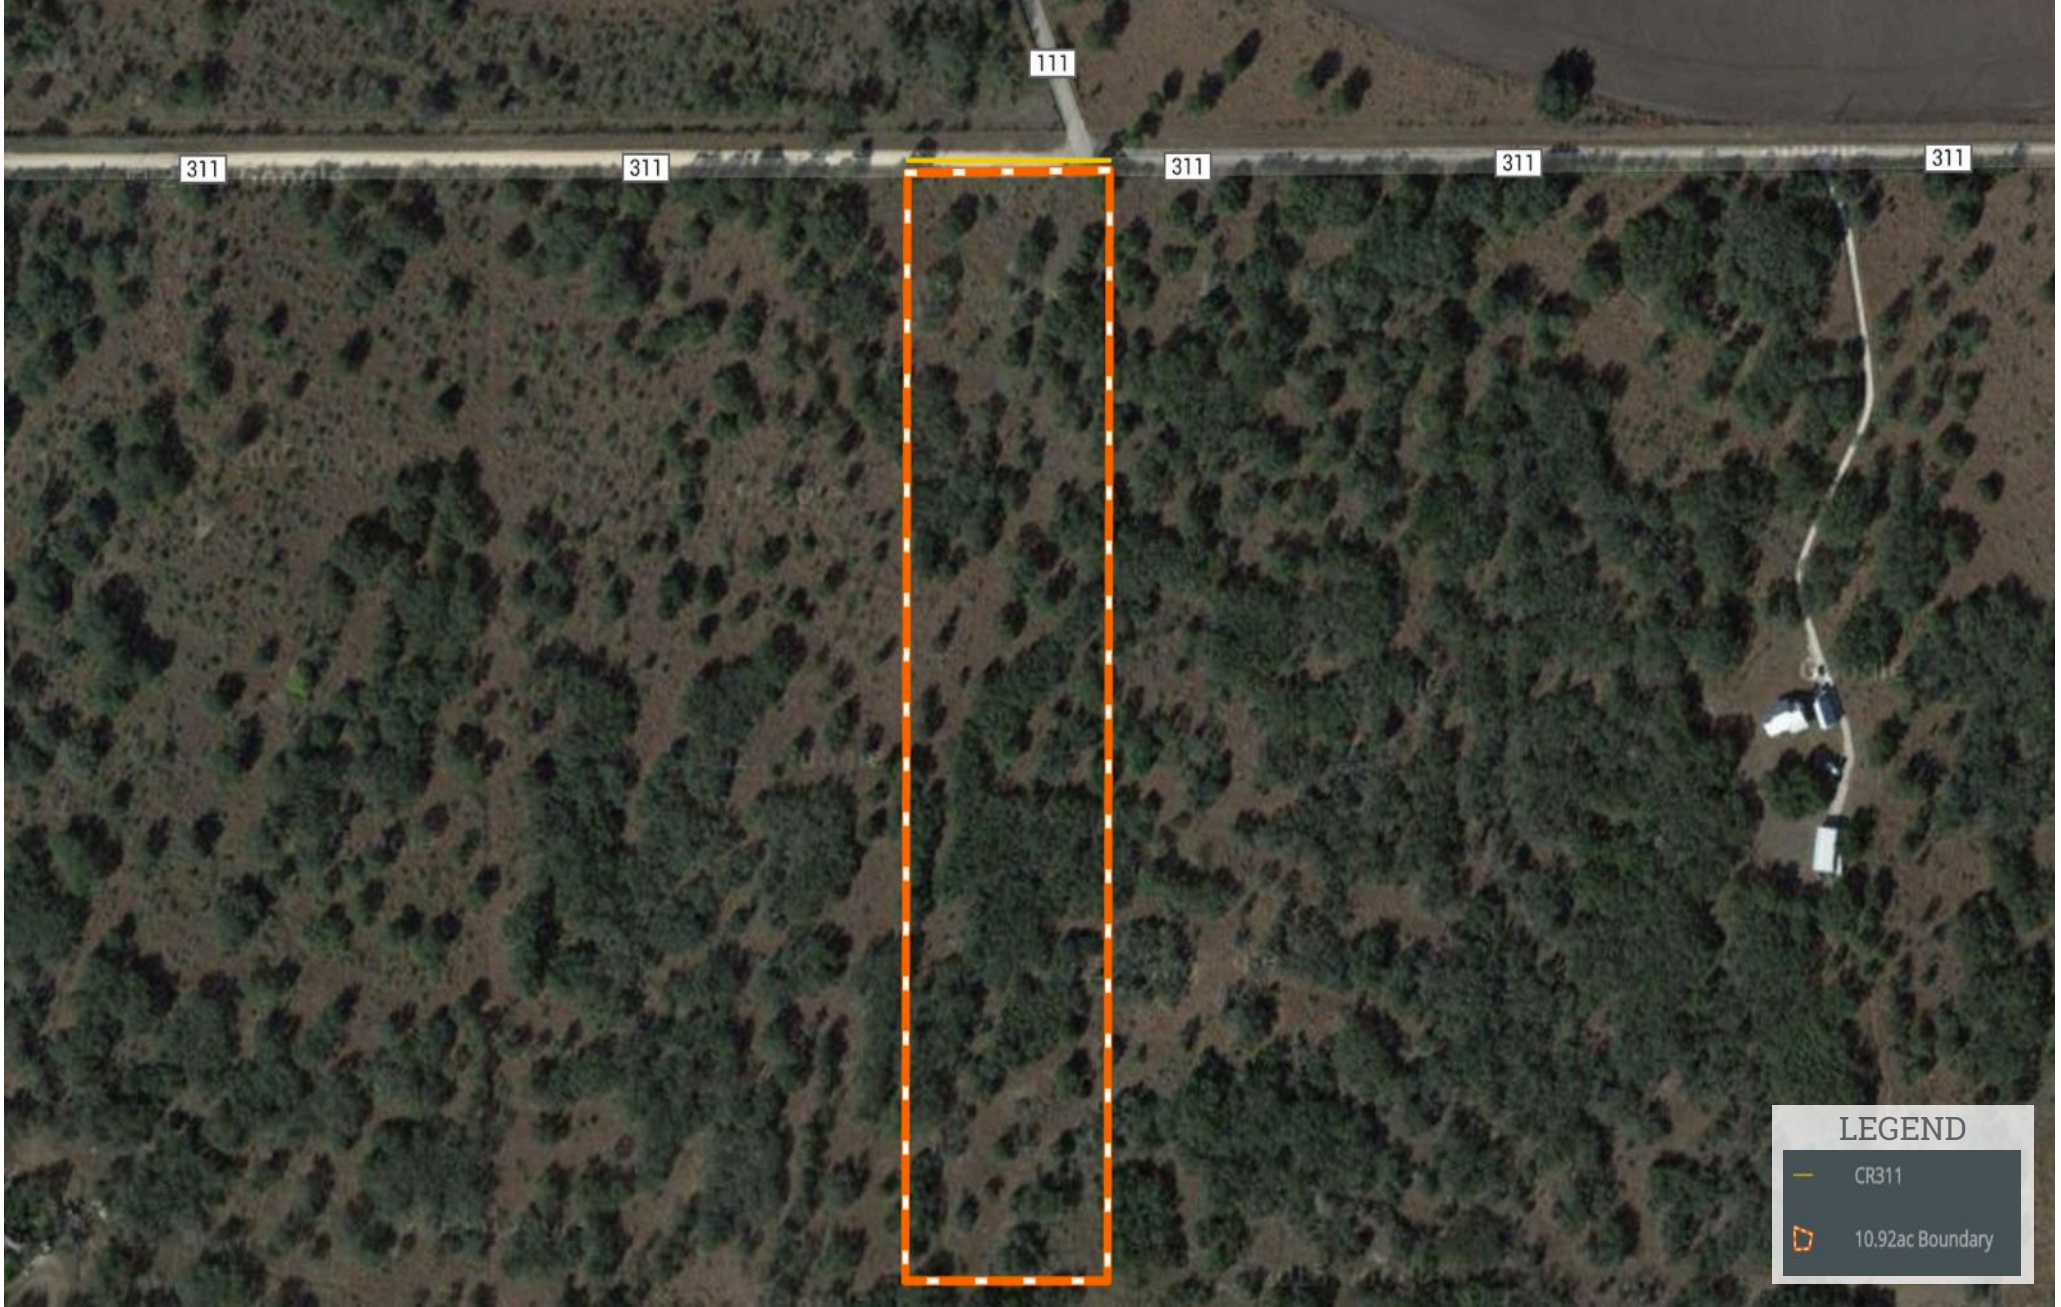

10.92± ACRES  
UTOPIA, TEXAS • MEDINA COUNTY

**LEGEND**

- CR311
- ▭ 10.92ac Boundary

Lines and Acreage on aerial are approximate and may not represent exact boundary lines. Property is subject to survey.