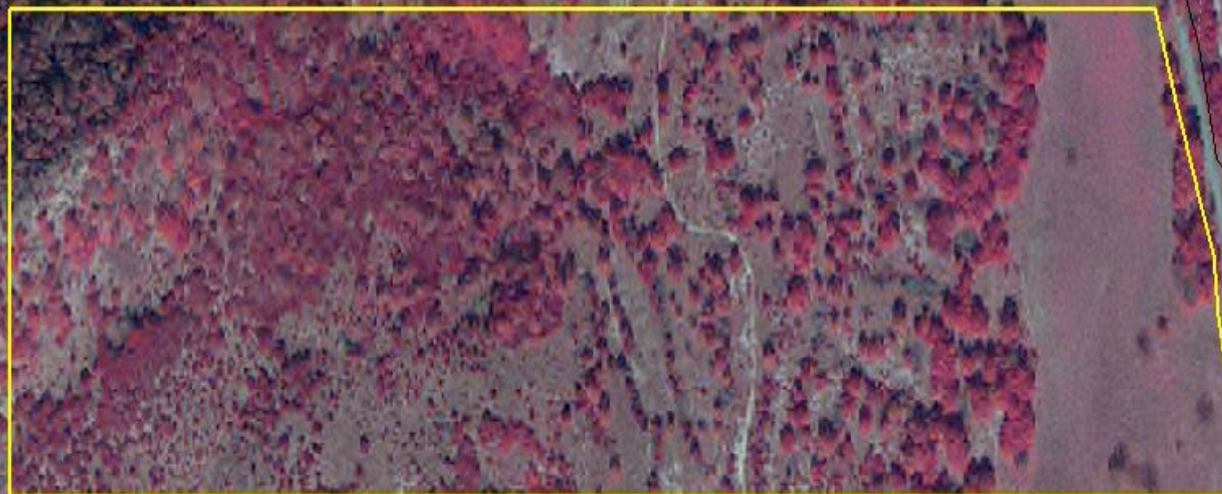

60.61± ACRES
VANDERPOOL, TEXAS • BANDERA COUNTY

60.61+/- Acres

Lines and acreage on aerial are approximate and may not represent exact boundary lines. Property is subject to survey.

www.bowndsrealtors.com

Lines and Acreage on aerial are approximate and may not represent exact boundary lines. Property is subject to survey.

BOWNDSREALTORS.COM

BOWNDS™

'Let us show you... Texas'