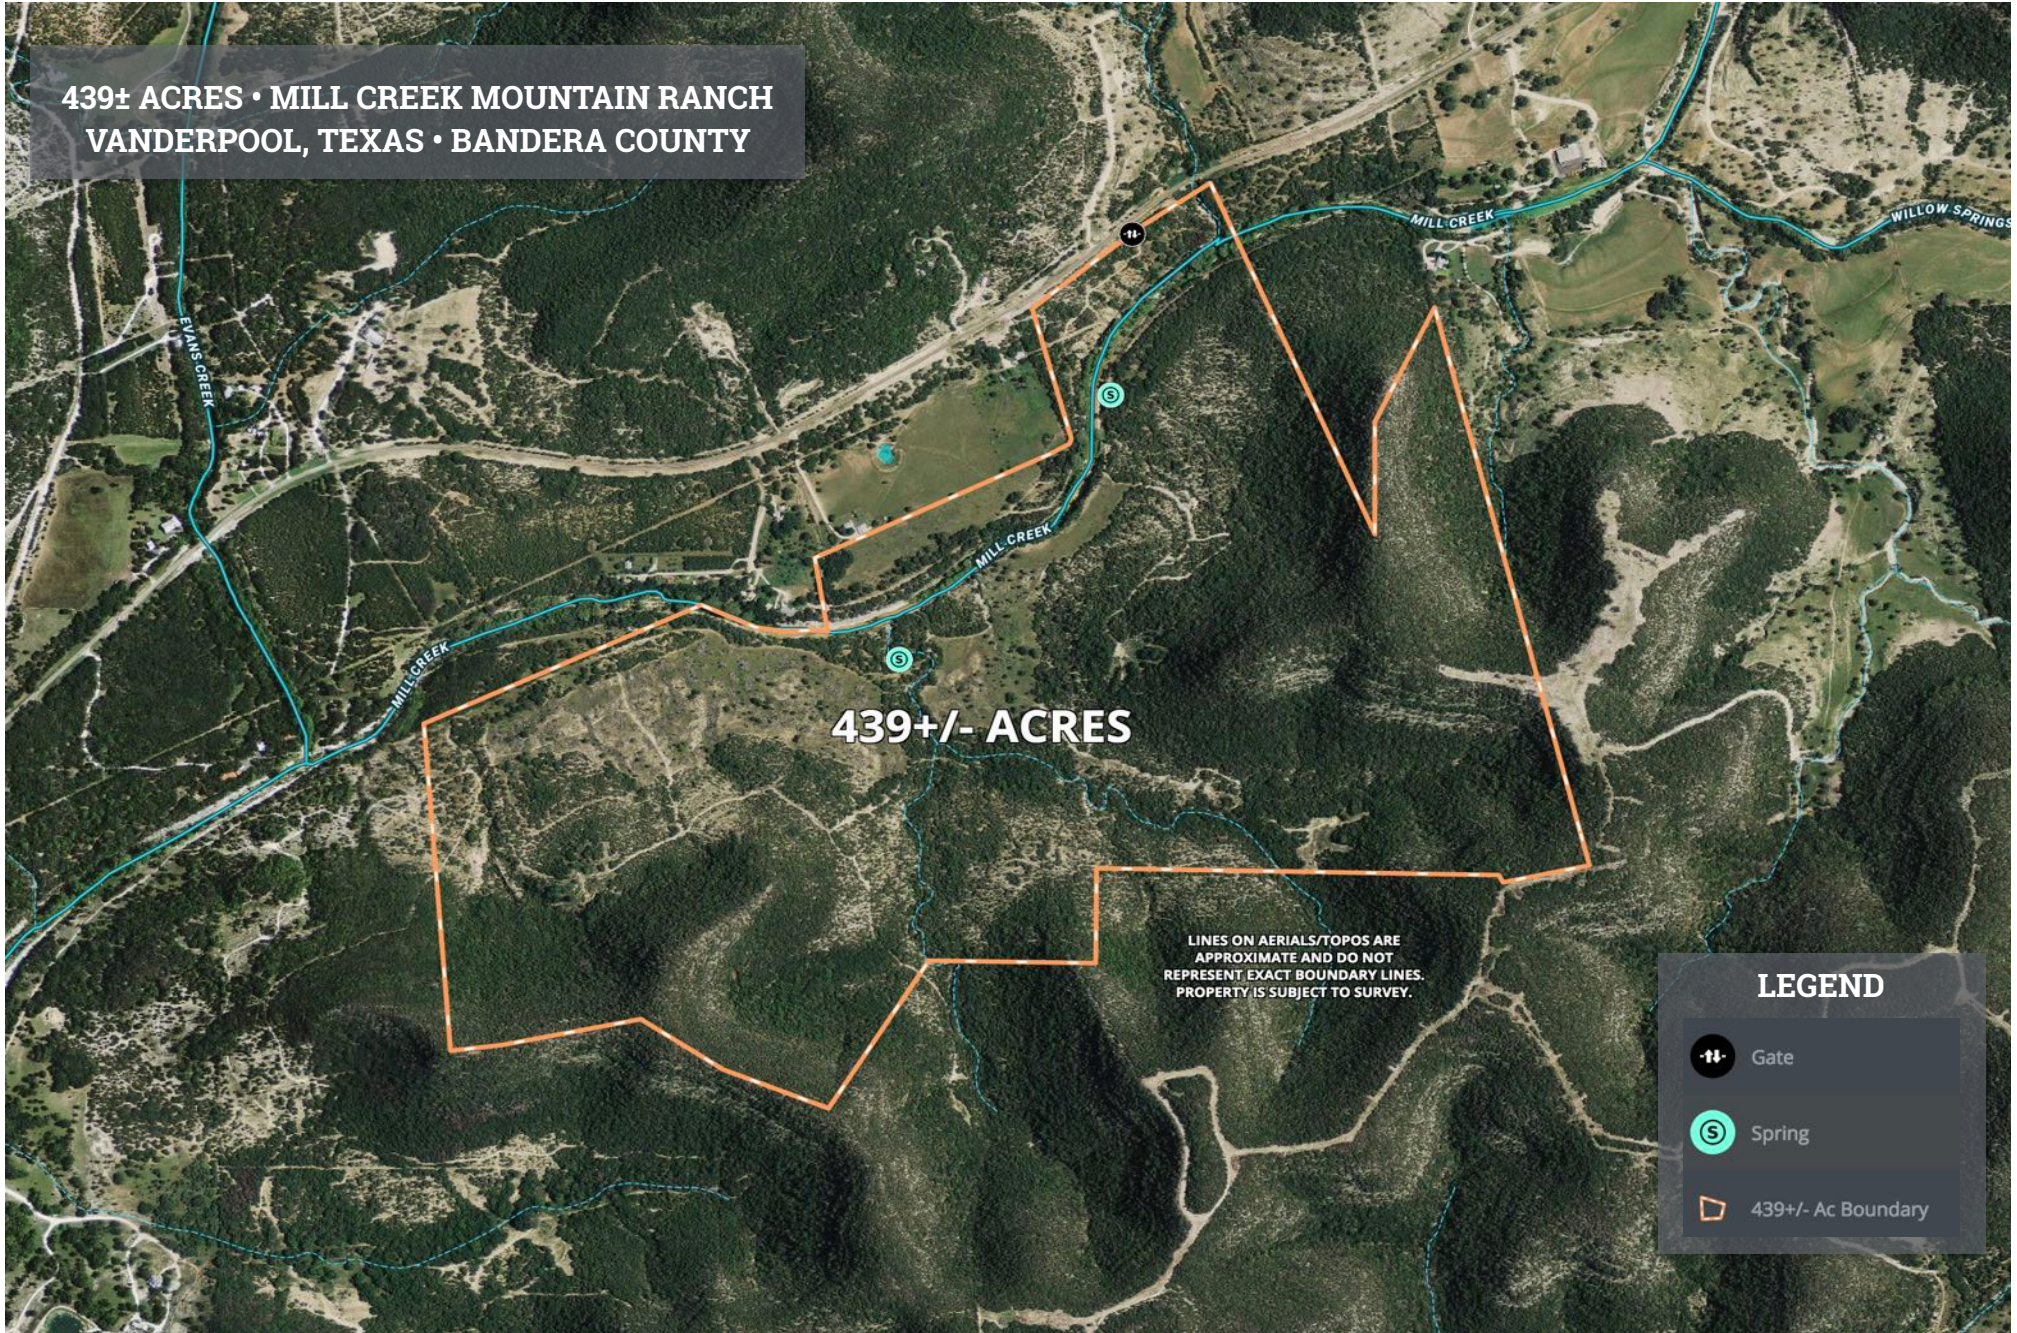

**439± ACRES • MILL CREEK MOUNTAIN RANCH  
VANDERPOOL, TEXAS • BANDERA COUNTY**

**439+/- ACRES**

LINES ON AERIALS/TOPOS ARE APPROXIMATE AND DO NOT REPRESENT EXACT BOUNDARY LINES. PROPERTY IS SUBJECT TO SURVEY.

**LEGEND**

-  Gate
-  Spring
-  439+/- Ac Boundary