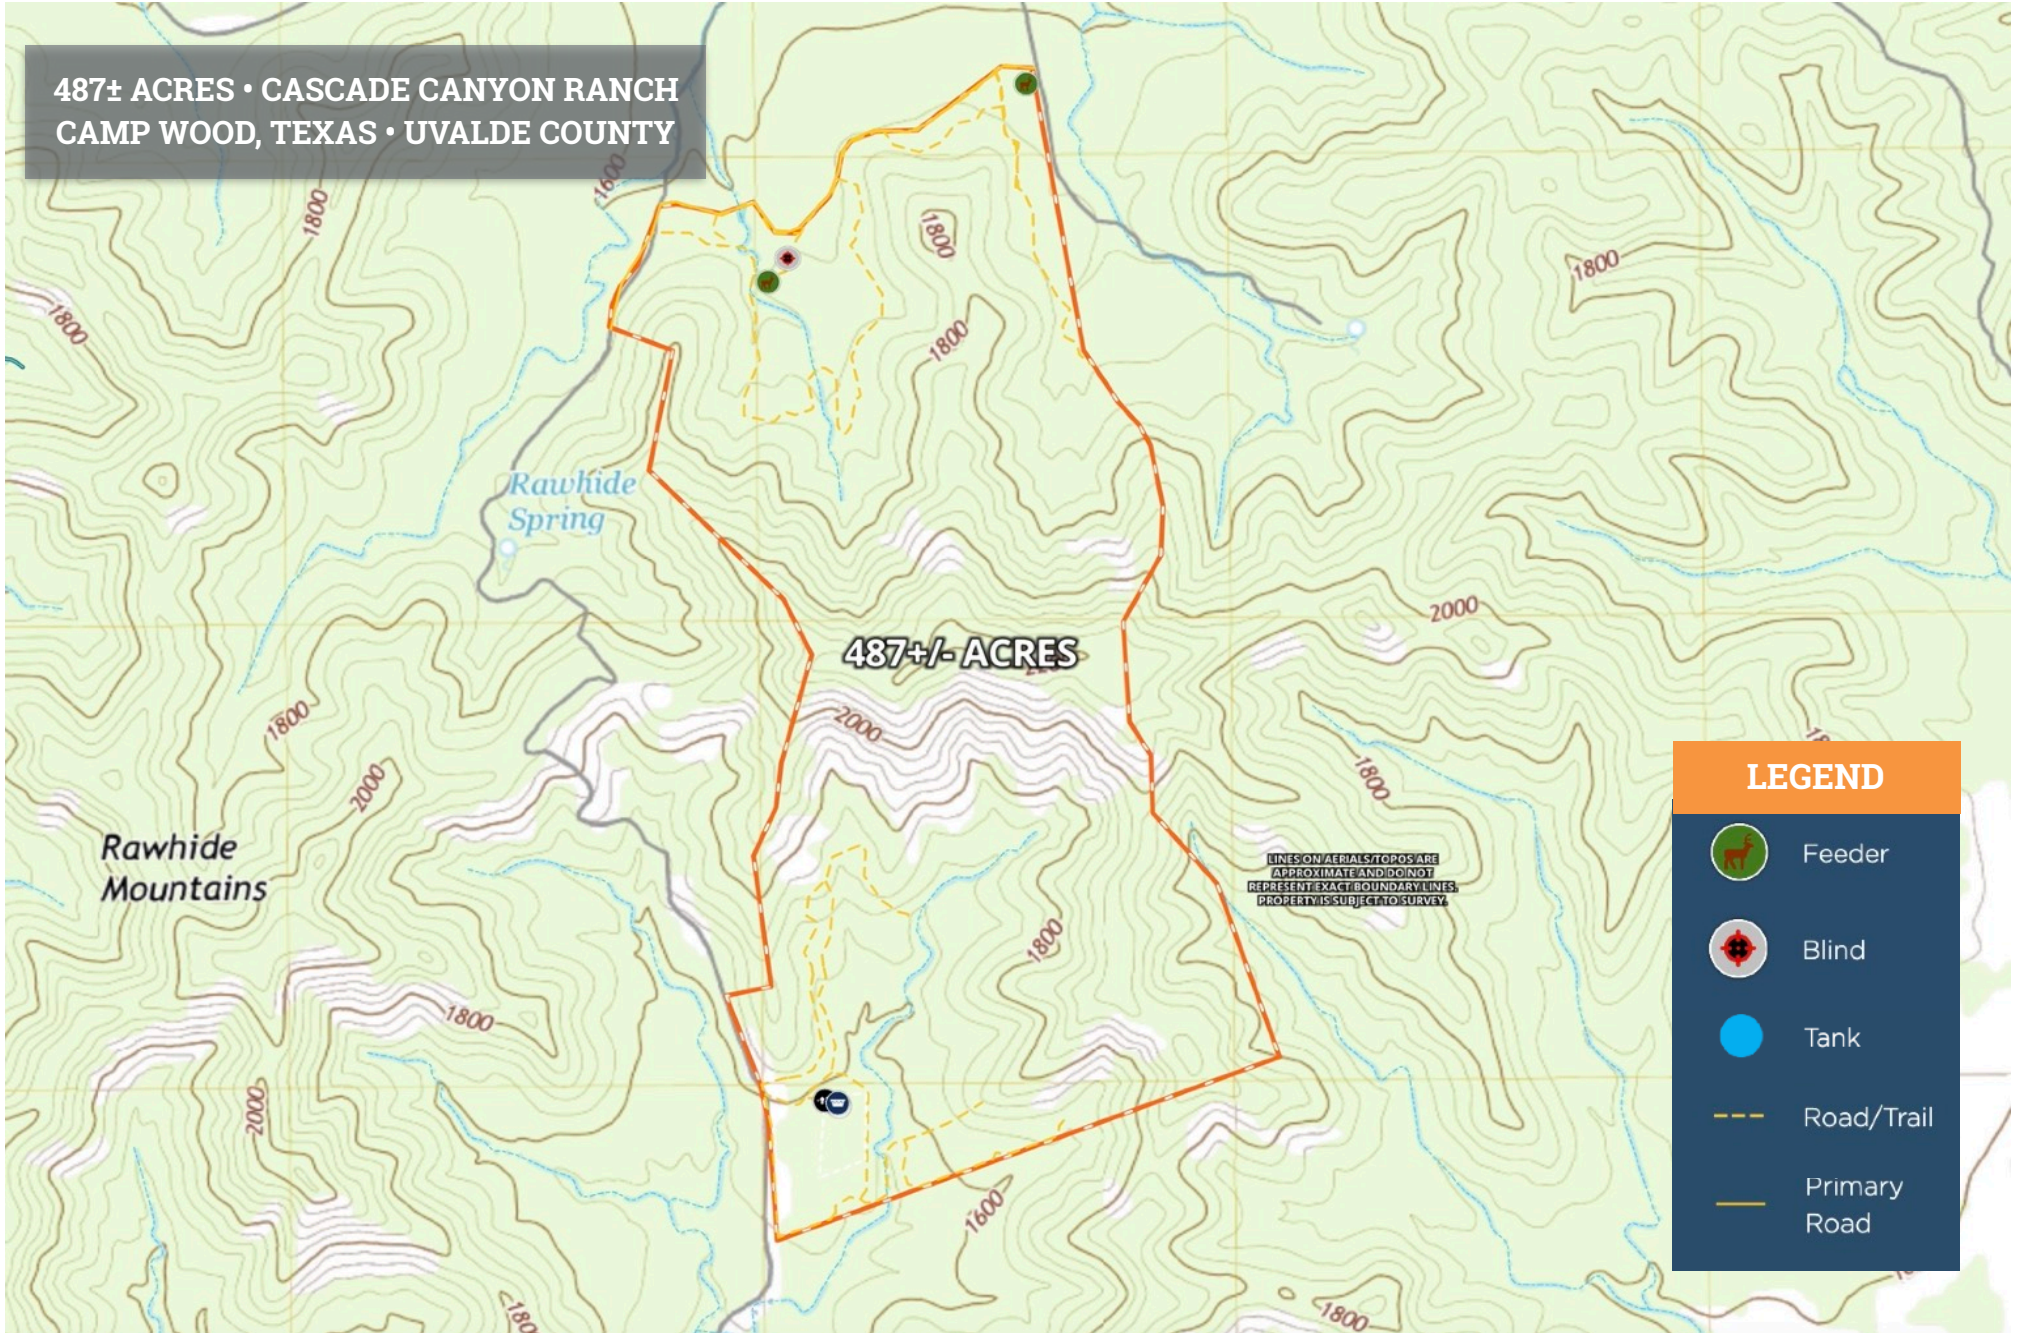

487± ACRES • CASCADE CANYON RANCH
CAMP WOOD, TEXAS • UVALDE COUNTY

LEGEND

- Feeder
- Blind
- Tank
- Road/Trail
- Primary Road