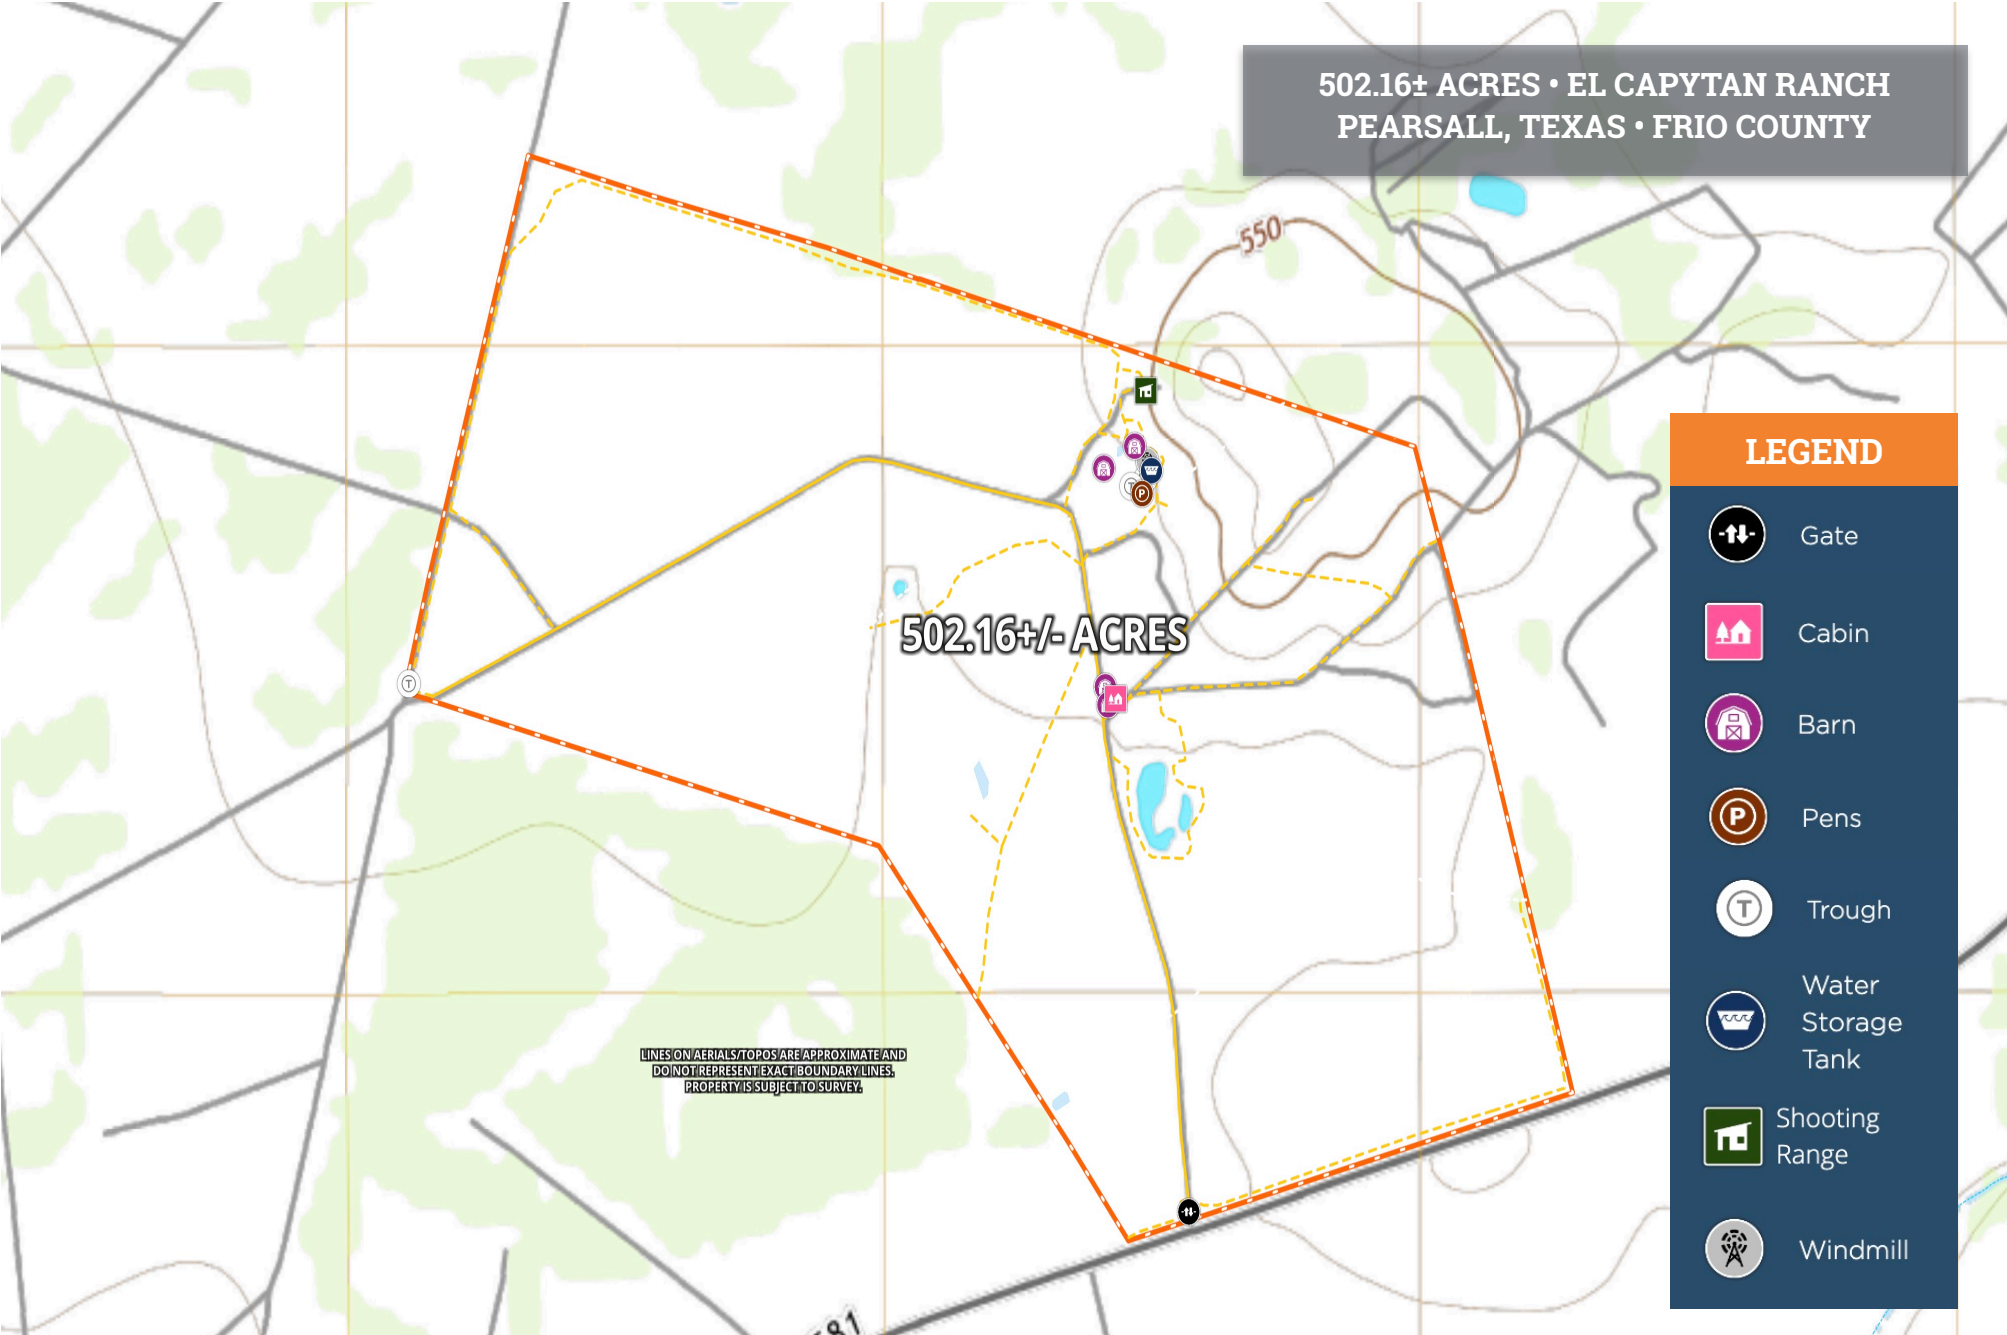

**502.16± ACRES • EL CAPYTAN RANCH
PEARSALL, TEXAS • FRIO COUNTY**

LEGEND

-  Gate
-  Cabin
-  Barn
-  Pens
-  Trough
-  Water Storage Tank
-  Shooting Range
-  Windmill